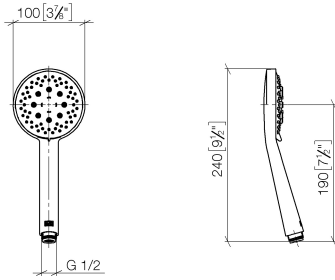

ST 050 306 0980

Spare parts list

No.	Item Number	Name	Quantity used	Delivery time
1	04 12 05 063 00-00	shower	1	10
2	09 23 01 039 90	sieve	1	2
3	90 28 22 348 00-00	pipe	1	10
4	90 17 11 150 00-00	holder	1	10
5	90 28 22 349 00-00	pipe	1	10
6	04 17 01 250 00-00	connection	1	10
7	90 17 33 015 00-00	handle	2	10
8	90 14 20 026 00 90	seal	1	2
9	12 570 970-00	Slide unit - Chrome	1	10
10	28 322 970-00	Metal shower hose 1/2" x 3/8" x 1750 mm - Chrome	1	2

ST 050 306 0980

- Three or five settings: COMPACT RAIN, COMPACT SOFT FLOW, COMPACT AQUAPRESSURE FLOW, max. flow rate 15 l/min (at 3 bar)
- with anti-scale system
- spray head Ø 100mm
- 1/2" connection
- WRAS 1704043
- Function from: 7 l/min

SYMETRICS Showerpipe with shower thermostat - Chrome

IMO

ST 050 306 0980

SYMETRICS Showerpipe with shower thermostat - Chrome

IMO

ST 050 306 0980

SYMETRICS Showerpipe with shower thermostat - Chrome

IMO

ST 050 306 0980

ST 050 306 0980

mm [inches]

Flow rate chart

Certificates

LGA_29984.

DVGW_DW-
6517DN0129.

WRAS_2210003.