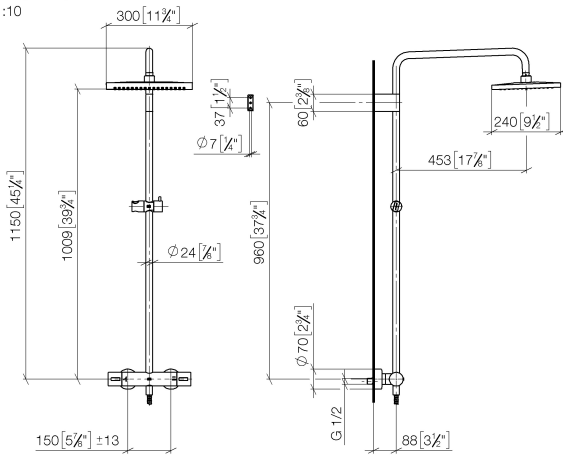

Required miscellaneous

	Hand shower - Chrome	28 018 979-00
--	-----------------------------	---------------

ST 050 306 0980

mm [inches]
1:10

Flow rate chart

Certificates

LGA_29987. Belgaqua_21-032- WRAS_2204013. LGA_38669.
27_5.

ST 050 306 0980

Spare parts list

No.	Item Number	Name	Quantity used	Delivery time
1	04 12 05 063 00-00	shower	1	10
2	09 23 01 039 90	sieve	1	2
3	90 28 22 348 00-00	pipe	1	10
4	90 17 11 150 00-00	holder	1	10
5	90 28 22 349 00-00	pipe	1	10
6	04 17 01 250 00-00	connection	1	10
7	90 17 33 015 00-00	handle	2	10
8	90 14 20 026 00 90	seal	1	2
9	12 570 970-00	Slide unit - Chrome	1	10
10	28 322 970-00	Metal shower hose 1/2" x 3/8" x 1750 mm - Chrome	1	2

ST 050 306 0980

- Three or five settings: COMPACT RAIN, COMPACT SOFT FLOW, COMPACT AQUAPRESSURE FLOW, max. flow rate 15 l/min (at 3 bar)
- with anti-scale system
- spray head Ø 100mm
- 1/2" connection
- WRAS 1704043
- Function from: 7 l/min