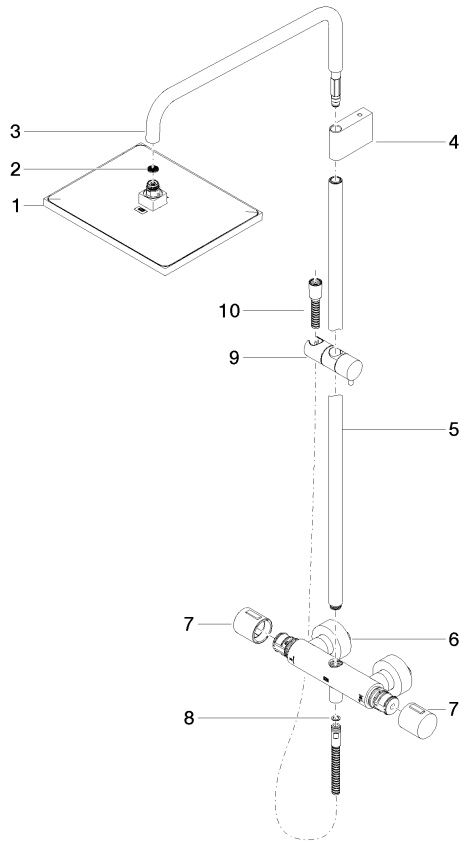

ST 050 306 0980

Fits: IMO, MEM, CL.1, CYO

- shower with fixed riser projection 453mm
- Rain shower: PURE RAIN, max. flow rate 20 l/min (at 3 bar)
- Function from: 12 l/min
- rain shower 300 x 240mm
- rain shower with anti-scale system
- Hand shower: COMPACT RAIN, max. flow rate 15 l/min (at 3 bar)
- spray head Ø 100mm
- rotary diverter with volume control and shut-off function
- slide-on rosettes Ø 70 mm
- height of fittings up to rain shower (bottom edge) 1009mm
- height of fittings up to top edge of elbow 1150mm
- gauge 150 mm - 13 mm
- metal shower hose 1750mm with integrated anti-twist protection
- 1/2" connection
- slide bar
- Pipe diameter 23.5 mm

Fits: IMO, MEM, CL.1, CYO

- shower with fixed riser projection 453mm
- overhead shower: rain flow
- rain shower 300 x 240mm
- rain shower with anti-scale system
- max. rainshower flow 20 l/min
- Function from: 12 l/min
- rotary diverter with volume control and shut-off function
- slide-on rosettes Ø 70 mm
- height of fittings up to rain shower (bottom edge) 1009mm
- height of fittings up to top edge of elbow 1150mm
- gauge 150 mm - 13 mm
- metal shower hose 1750mm with integrated anti-twist protection
- 1/2" connection
- slide bar
- Pipe diameter 23.5 mm
- quick clearing

Required miscellaneous

	Hand shower - Chrome	28 018 979-00
--	-----------------------------	---------------

ST 050 306 0980

mm [inches]
1:10

Flow rate chart

Certificates

LGA_29987. Belgaqua_21-032- WRAS_2204013. LGA_38669.
27_5.

ST 050 306 0980

Spare parts list

No.	Item Number	Name	Quantity used	Delivery time
1	04 12 05 063 00-00	shower	1	10
2	09 23 01 039 90	sieve	1	2
3	90 28 22 348 00-00	pipe	1	10
4	90 17 11 150 00-00	holder	1	10
5	90 28 22 349 00-00	pipe	1	10
6	04 17 01 250 00-00	connection	1	10
7	90 17 33 015 00-00	handle	2	10
8	90 14 20 026 00 90	seal	1	2
9	12 570 970-00	Slide unit - Chrome	1	10
10	28 322 970-00	Metal shower hose 1/2" x 3/8" x 1750 mm - Chrome	1	2