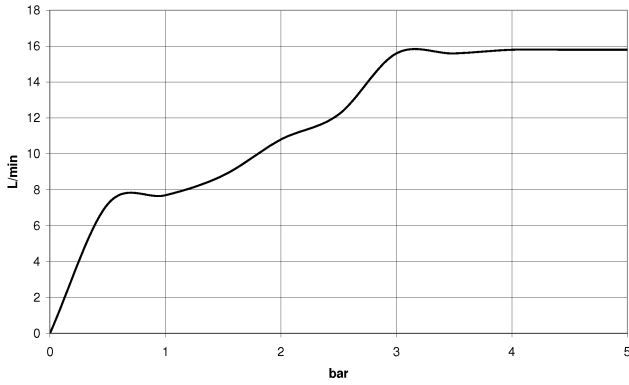

Flow rate chart

Certificates

LGA_29984.

DVGW_DW-
6517DN0129.

WRAS_2210003.